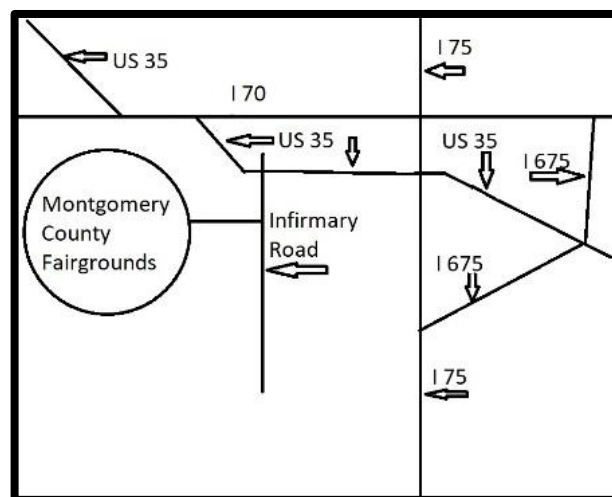

A train the kids can ride (Weather Permitting)

**Activities, layouts and vendors subject to change*

Contact Us by:

Email: NMRA.Div.3@gmail.com

Mail: Dayton Train Show

P. O. Box 341233

Beavercreek, OH 45434

Phone: (937) 424-6413

VENDOR INQUIRIES ARE WELCOME

Division 3, Mid-Central Region, National Model Railroad Association is a 501c(3) non-profit organization.

Website

FREE PARKING

Special N scale display honoring the 80th Anniversary of D-Day.