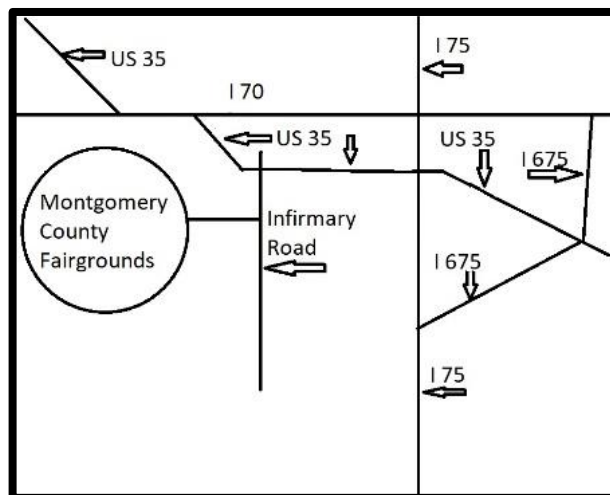

FREE PARKING

See the work of regional and national award-winning modelers from around the area!

Contact Us by:

Email: NMRA.Div.3@gmail.com
Mail: Dayton Train Show
P. O. Box 341233
Beavercreek, OH 45434
Or call: 937-301-0746
VENDOR INQUIRIES ARE WELCOME

Division 3, Mid-Central Region, National Model Railroad Association is a 501c(3) non-profit organization.

Want to know more?

Visit our Website: <http://www.DaytonTrainShow.com>

Like us on Facebook at NMRA Annual Dayton Train Show